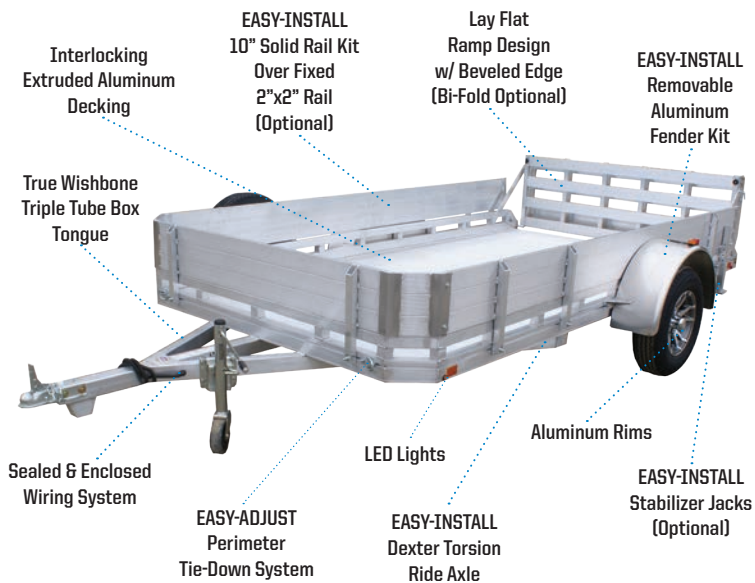

The 2018 Cargo Pro 2.0 Series:

The Next Generation of Versatility

The anatomy of innovation

Featuring the only Easy-Install and Easy-Adjust systems in the industry!

Cargo Pro Trailers is proud to introduce our new 2.0 Aluminum Deck offerings. This series reflects years of testing, refinement, and listening to thousands of consumers.

Our 2.0 Series offers the first true “plug and play” option catalog in the aluminum trailer industry. No more need to do a DIY refurb on your trailer to add spare tire carriers, rail kits, or tie-down points.

- Have a longer load? Simply slide the ramp bar forward, retighten and your load can hang over.
- Carrying different machines? Moving tie-down points is quick and easy.

The Cargo Pro 2.0 series brings the versatility and the styling that you requested.

Designed for the wilderness, the job site, or anywhere the road takes you.

cargoprotrailers.com

The 2018 Cargo Pro 2.0 Series:

The New A-R 2.0 Series

The New F-A 2.0 Series

The New F-A Tilt 2.0 Series

The New F-A TA 2.0 Series